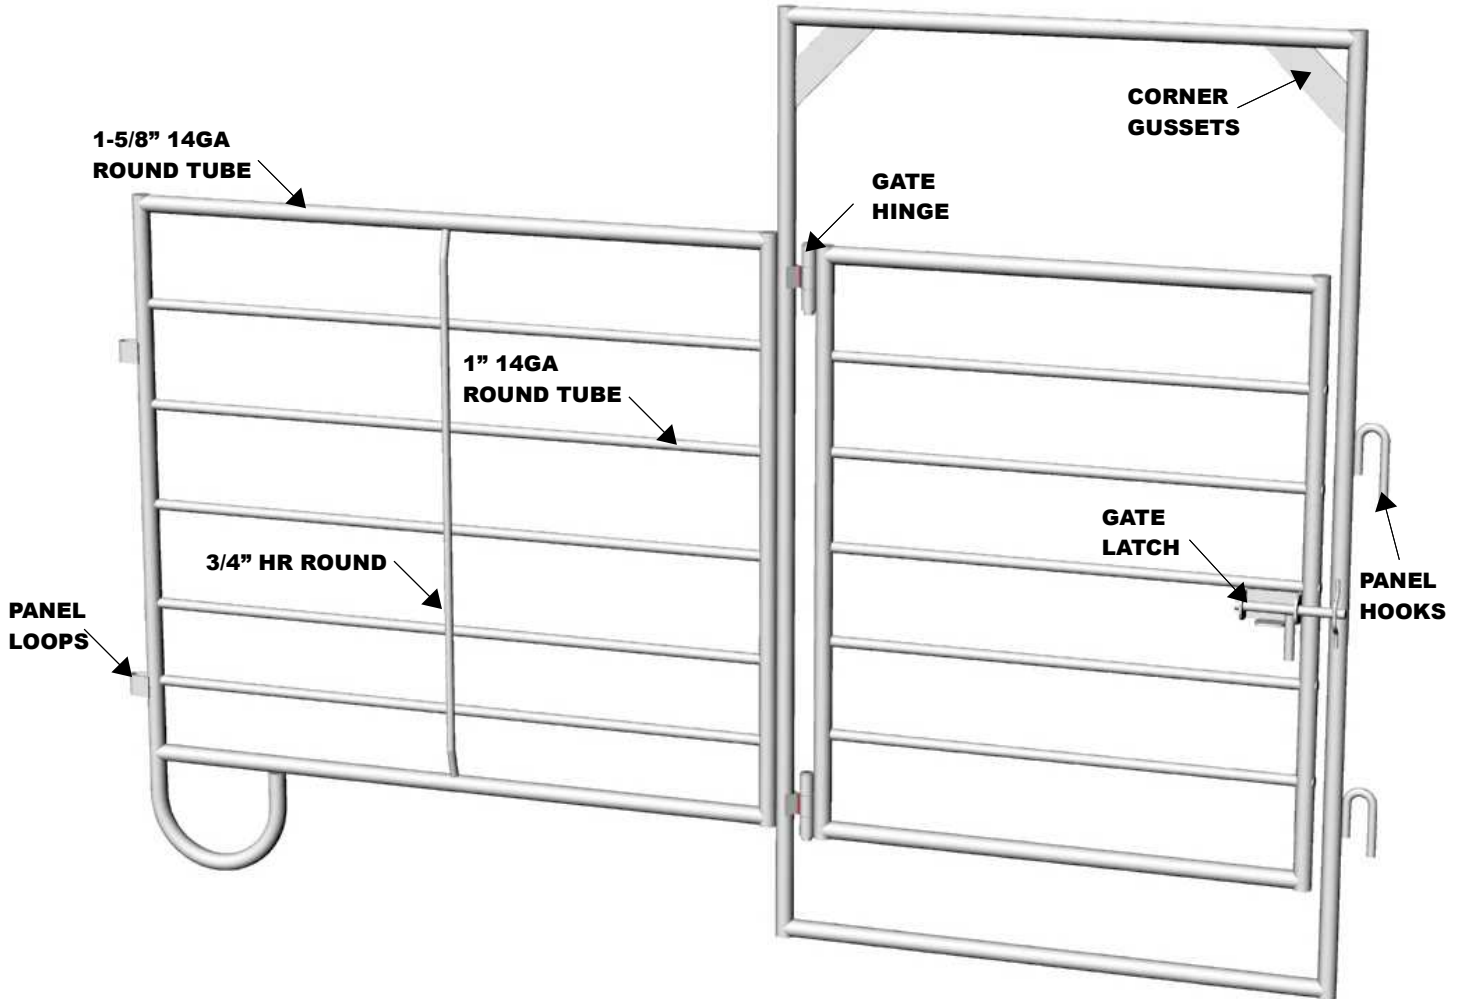

## WALKTHRU GATE SPECIFICATIONS

### PANEL MATERIALS

PERIMETER – 1-5/8" 14GA ROUND TUBE  
 INTERNAL HORIZONTALS – 1" 14GA ROUND TUBE  
 INTERNAL VERTICAL 3/4" HR ROUND

### GATE MATERIALS

PERIMETER – 1-5/8" 14GA ROUND TUBE  
 INTERNAL HORIZONTALS – 1" 14GA ROUND TUBE

### AVAILABLE WALKTHRU GATE SIZES

MPWT84	WALKTHRU GATE 8FT	(4FT GATE)
MPWT104	WALKTHRU GATE 10FT	(4FT GATE)
MPWT106	WALKTHRU GATE 10FT	(6FT GATE)
MPWT126	WALKTHRU GATE 12FT	(6FT GATE)