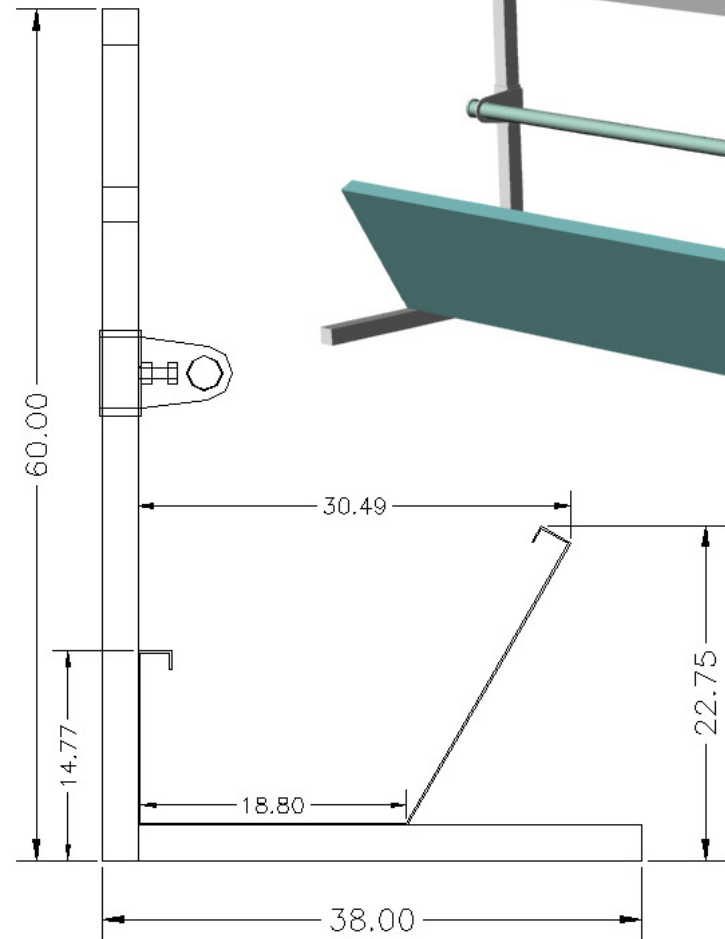

# FENCELINE CALFBUNK

**LENGTH: 20FT**

**WEIGHT: 1070 LBS.**

**CUSTOM LENGTHS AVAILABLE**