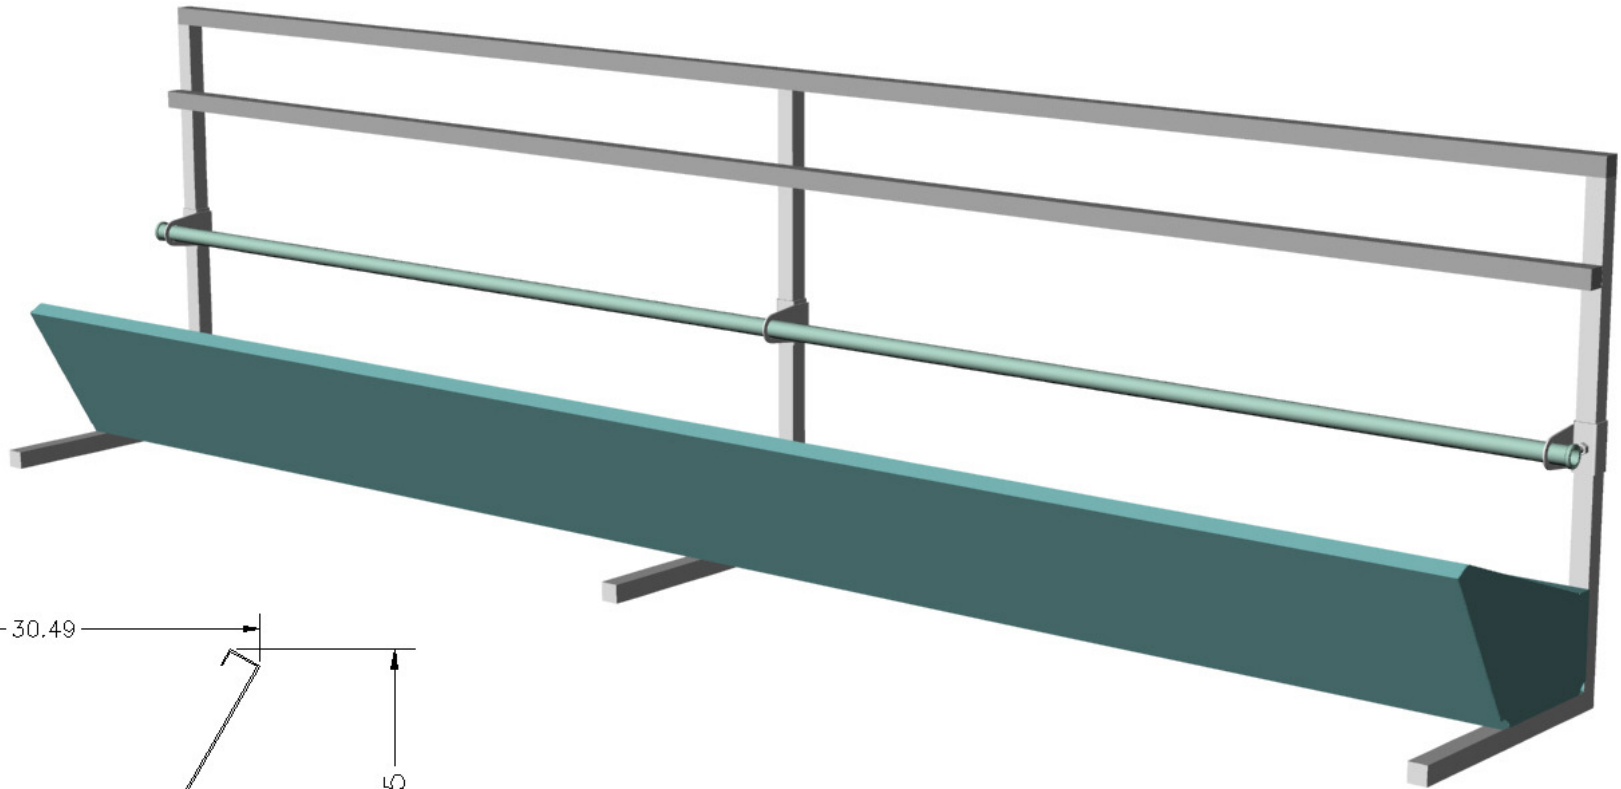

# FENCELINE CALFBUNK

**LENGTH: 20FT**

**WEIGHT: 1070 LBS.**

**CUSTOM LENGTHS AVAILABLE**