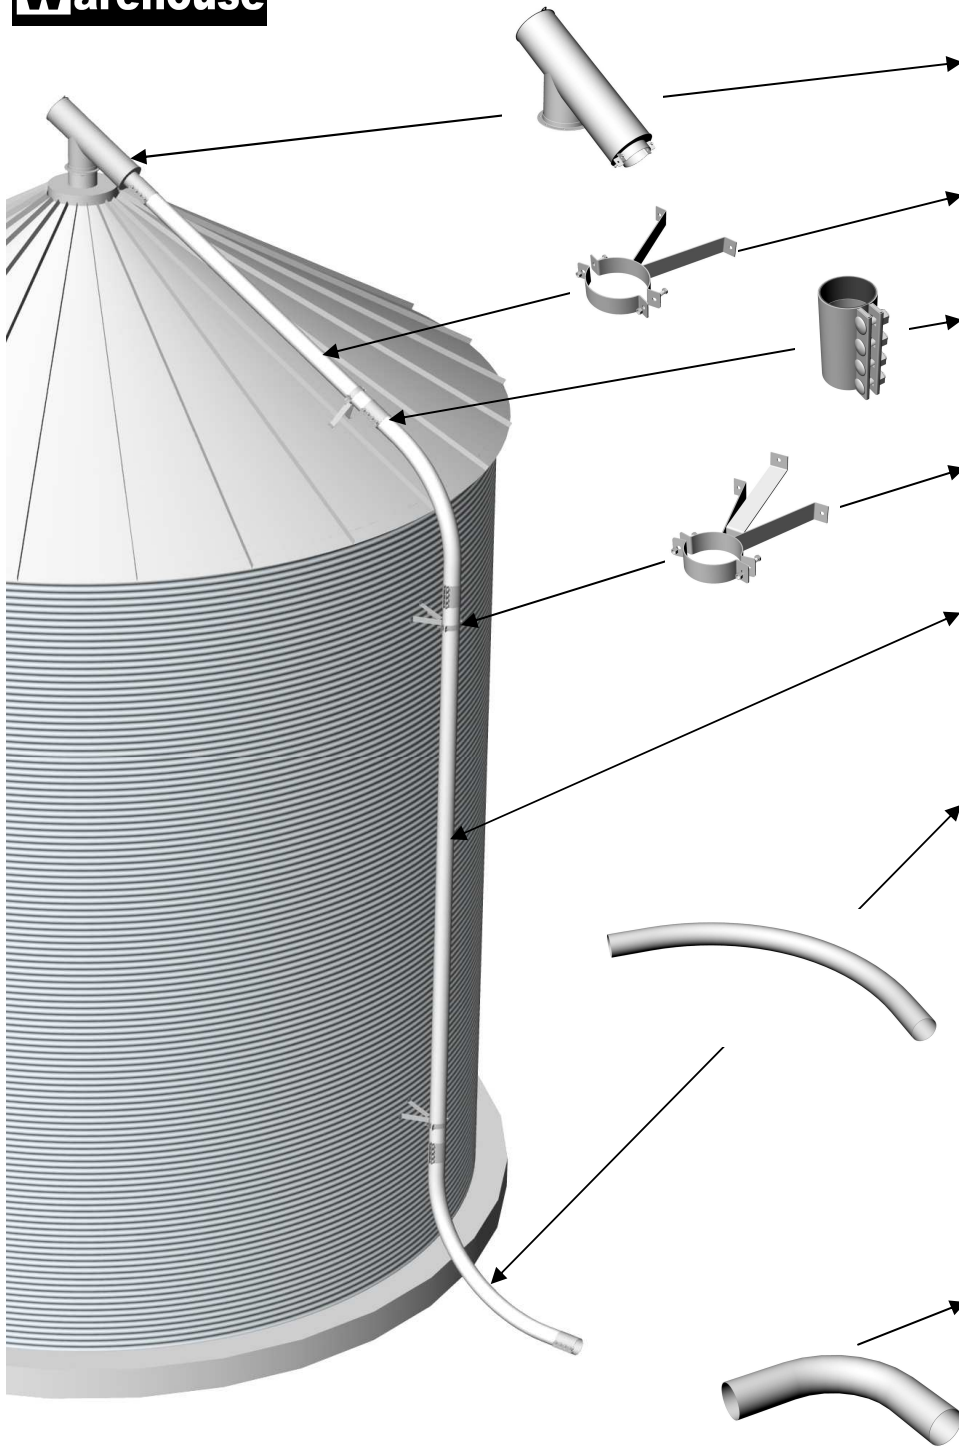

GRAIN-VAC SYSTEM COMPONENTS

ITEM AND DESCRIPTION	ITEM ID			
GRAIN-VAC DEADHEAD GALVANIZED AVAILABLE FOR 4", 5" AND 6" GRAINVAC SYSTEMS	4" DEADHEAD	MP66265		
	5" DEADHEAD	MP66266		
	6" DEADHEAD	MP66267		
TUBE SUPPORTS 10" OFFSET ZINC PLATED INCLUDES CLAMPING BOLTS MOUNTING BOLTS NOT INCLUDED	4" TUBE SUPPORT	RS829		
	5" TUBE SUPPORT	RS830		
	6" TUBE SUPPORT	RS831		
COMPRESSION COUPLERS GALVANIZED COUPLER RUBBER LINER STAINLESS STEEL SLEEVE	4" COMP. COUPLER	4 BOLT	RS870	
	5" COMP. COUPLER	4 BOLT	RS871	
	6" COMP. COUPLER	4 BOLT	RS872	
	6" COMP. COUPLER	5 BOLT	RS872-5	
"TRIPOD" TUBE SUPPORTS 10" WALL OFFSET - ZINC PLATED (USED ON WALLS) INCLUDES CLAMPING BOLTS MOUNTING BOLTS NOT INCLUDED	4" TRIPOD TUBE SUPPORT	RS832		
	5" TRIPOD TUBE SUPPORT	RS834		
	6" TRIPOD TUBE SUPPORT	RS835		
GRAIN-VAC SPOUT TUBE 14GA GALVANIZED TUBE STOCK LENGTHS OF 20FT AND 40FT	4" SPOUT TUBE	RT4075-G		
	5" SPOUT TUBE	RT5075-G		
	6" SPOUT TUBE	RT6075-G		
GRAIN-VAC TUBE ELBOWS 11GA GALVANIZED TUBE 48" CENTER-LINE RADIUS AVAILABLE IN 30, 60, AND 90 DEGREE ELBOWS	4" 30 DEGREE	RS856		
	4" 60 DEGREE	RS861		
	4" 90 DEGREE	RS851		
	5" 30 DEGREE	RS862	6" 30 DEGREE	RS854
	5" 60 DEGREE	RS852	6" 60 DEGREE	RS853
	5" 90 DEGREE	RS855	6" 90 DEGREE	RS860
GRAIN-VAC AIR-ONLY TUBE ELBOWS	4" 90 DEG	16GA GALV.	6" CENTER-LINE R.	RS842
	5" 90 DEG	14GA GALV.	7.5" CENTER-LINE R.	RS843
	6" 90 DEG	14GA GALV	9" CENTER-LINE R.	RS846